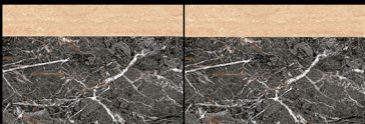

2009

DIGITAL WALL TILES

DIGNIFY KERAMOS

300 X 450 MM

300 X 300 MM

MARBO SERIES

2010

DIGITAL WALL TILES