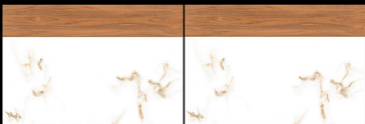

300 X 300 MM

MARBO SERIES

2012

DIGITAL WALL TILES

DIGNIFY KERAMOS

300 X 450 MM

300 X 300 MM

MARBO SERIES