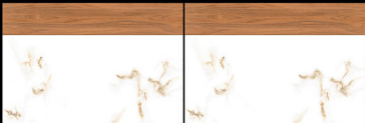

DIGNIFY KERAMOS

300 X 450 MM

300 X 300 MM

MARBO SERIES

2013

DIGITAL WALL TILES