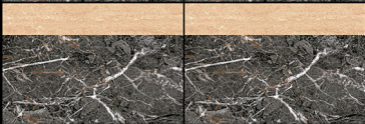

2009

DIGITAL WALL TILES

DIGNIFY KERAMOS

300 X 450 MM

300 X 300 MM

MARBO SERIES

2010

DIGITAL WALL TILES