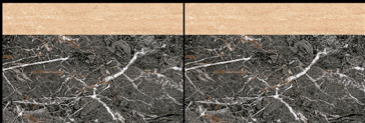

2009

DIGITAL WALL TILES

DIGNIFY KERAMOS

300 X 450 MM

300 X 300 MM

MARBO SERIES

2010

DIGITAL WALL TILES