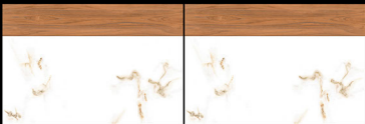

DIGNIFY KERAMOS

300 X 450 MM

300 X 300 MM

MARBO SERIES

2013

DIGITAL WALL TILES