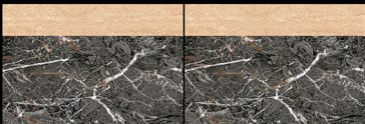

2009

DIGITAL WALL TILES

DIGNIFY KERAMOS

300 X 450 MM

300 X 300 MM

MARBO SERIES

2010

DIGITAL WALL TILES